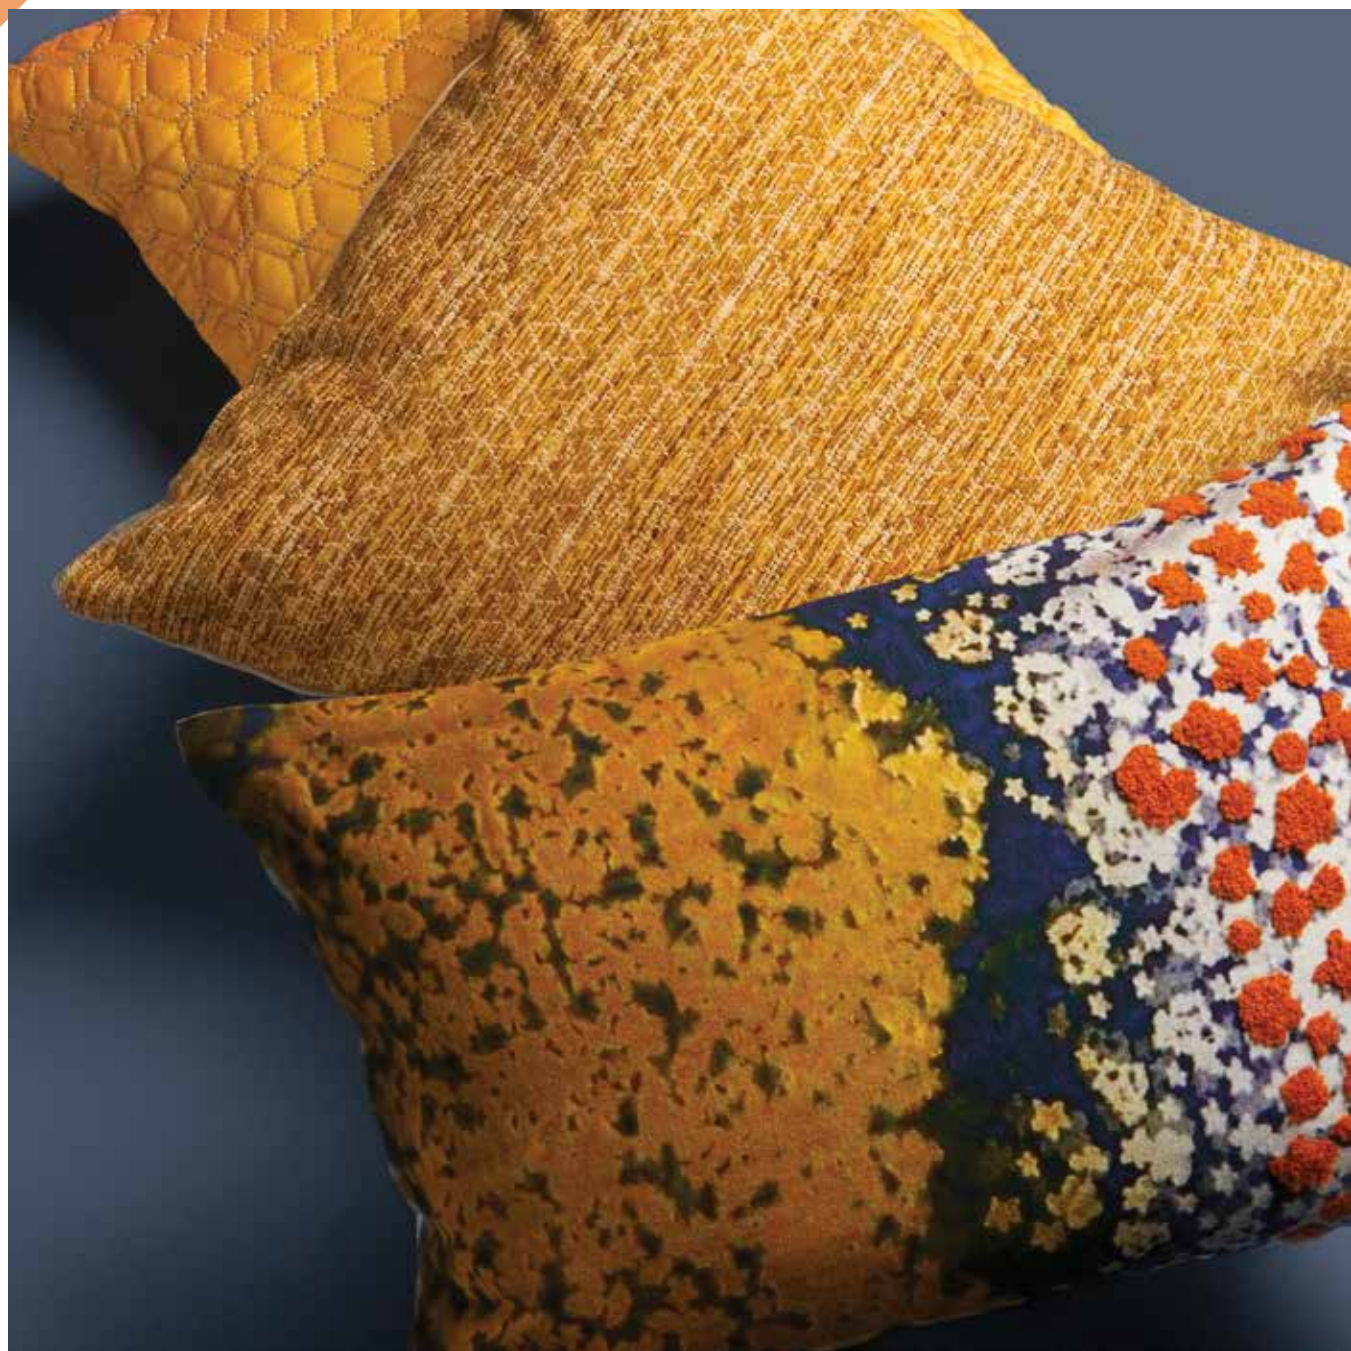

YOU MAY
NEVER WANT
TO LEAVE
HOME AGAIN!

WESTSIDE
HOME

WESTSIDE
HOME

Add an extra special something to make your home even more you.

This season is all about colour, print & texture both vibrant and nature inspired.

Bring the outside in and add some 'jungalow' style to your home with our copper toned planters & easy to maintain artificial plants.

Add elegance to your
get-togethers with these
rustic slate platters.