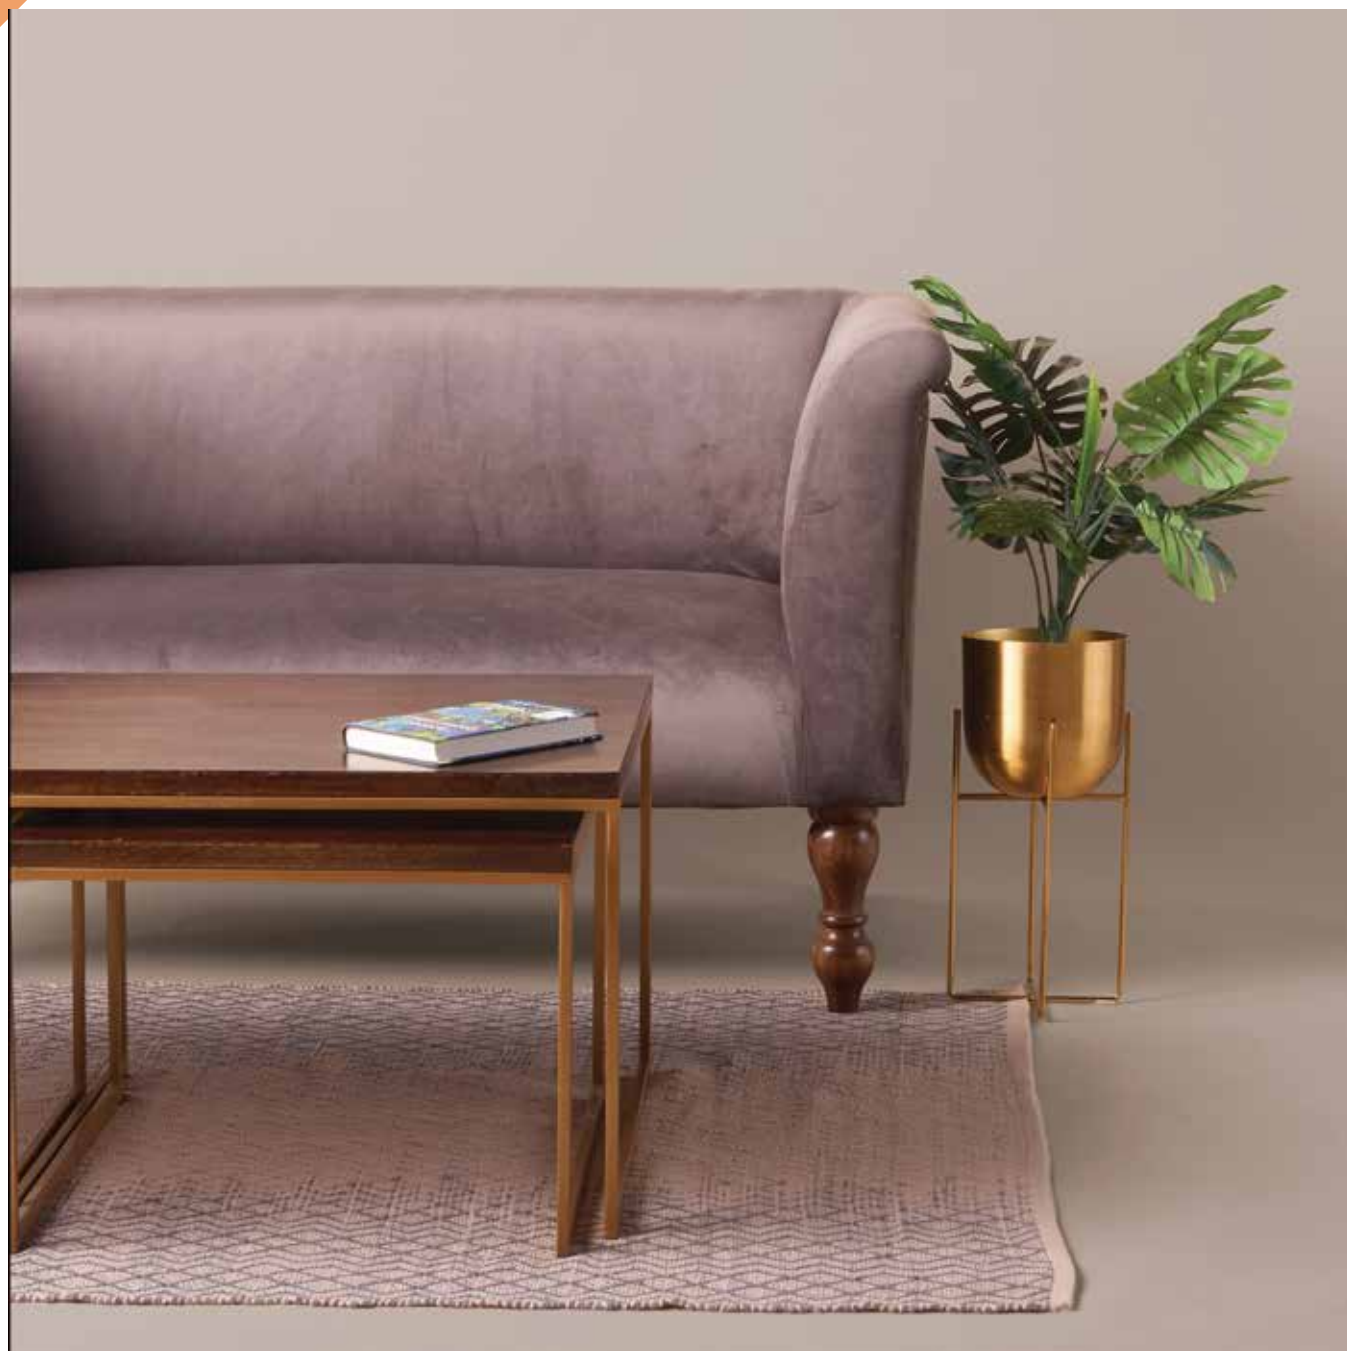

Add a bold focal point to your living room with statement sofas, featuring luxe finishes, plush velvets and glamorous colours.