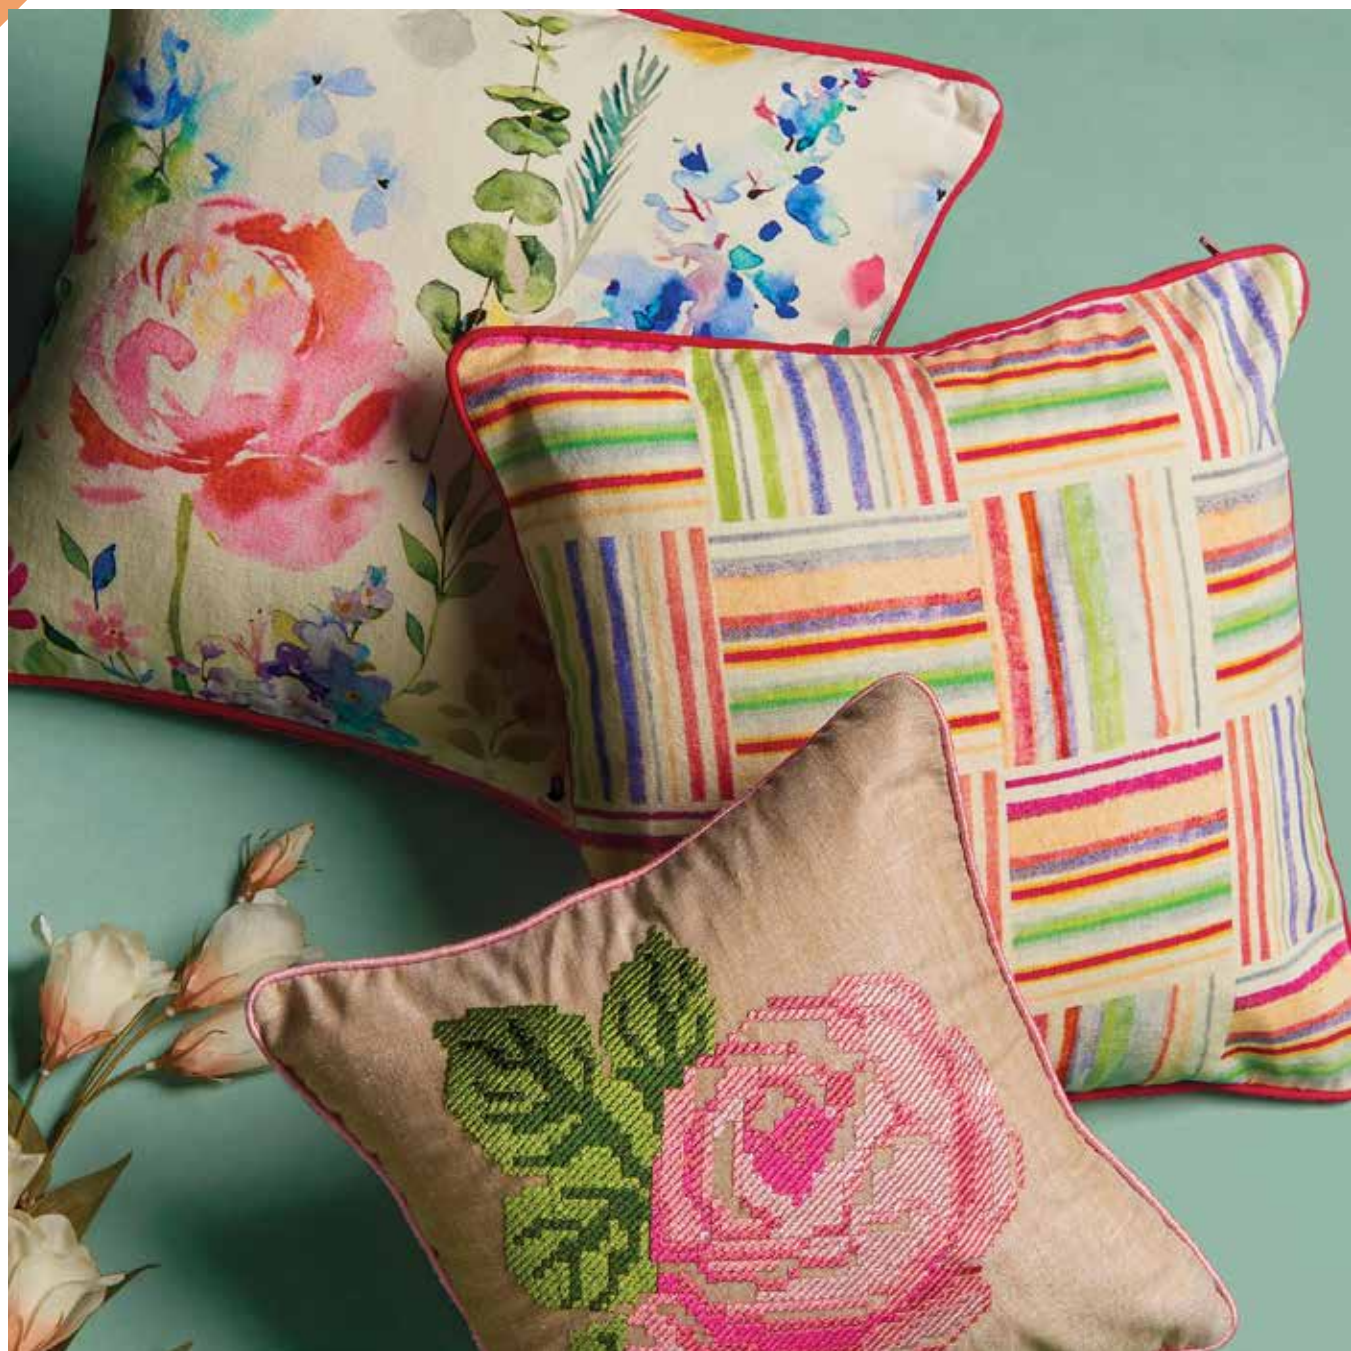

Add retro florals and prints in watercolours to brighten up your day.